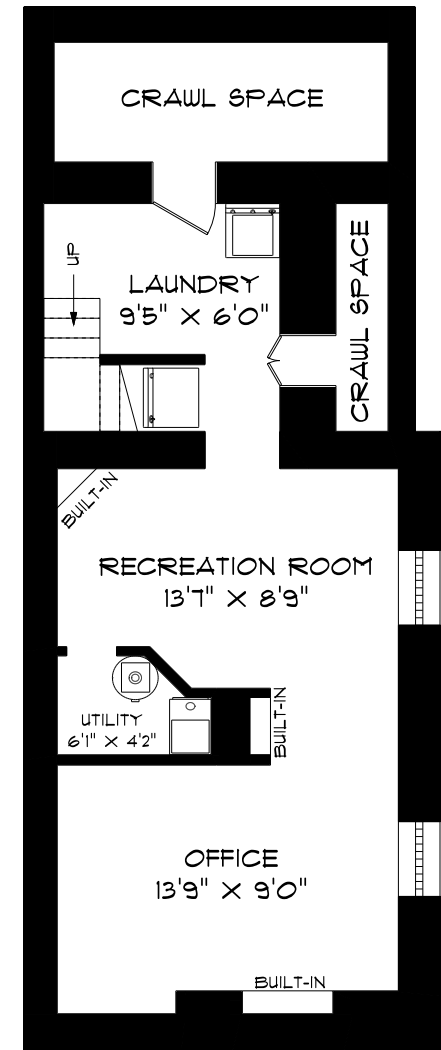

SECOND FLOOR
407 SQUARE FEET

MAIN FLOOR
696 SQUARE FEET

LOWER LEVEL
550 SQUARE FEET

PLANIT
-MEASURING-

PHONE 905-271-7010
FAX 905-271-4468
PLANS@PLANITMEASURING.COM

MEASURED ON NOVEMBER 22, 2011
ROOM SIZES SHOULD BE CONSIDERED APPROXIMATE
SINCE MEASUREMENTS ARE SUBJECT TO CERTIFICATION.

© 2011 PLANIT MEASURING®