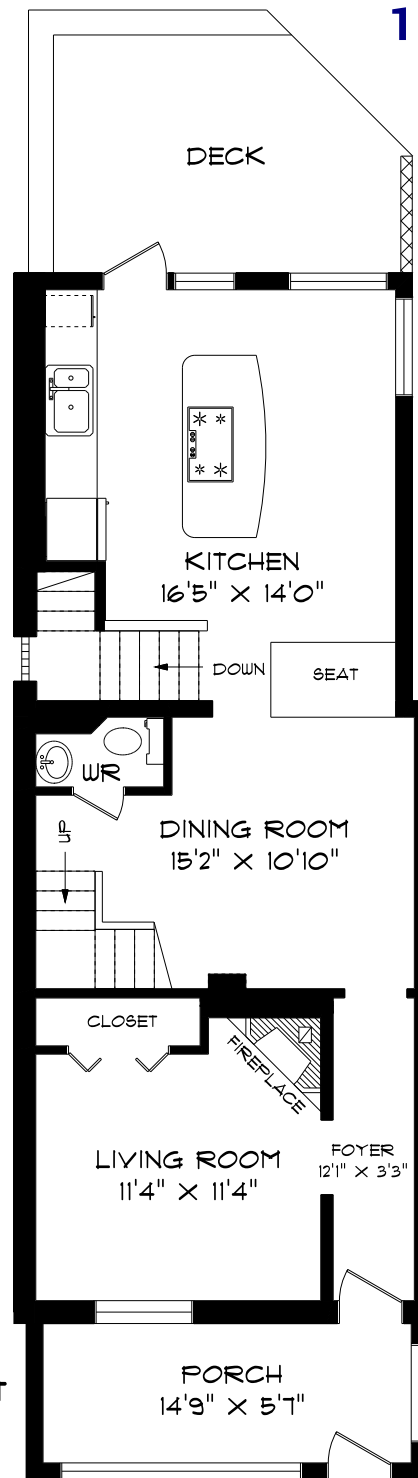

SECOND FLOOR
407 SQUARE FEET

MAIN FLOOR
696 SQUARE FEET

LOWER LEVEL
550 SQUARE FEET

PLANIT
-MEASURING-

PHONE 905-271-7010
FAX 905-271-4468
PLANS@PLANITMEASURING.COM

MEASURED ON NOVEMBER 22, 2011
ROOM SIZES SHOULD BE CONSIDERED APPROXIMATE
SINCE MEASUREMENTS ARE SUBJECT TO CERTIFICATION.

© 2011 PLANIT MEASURING®